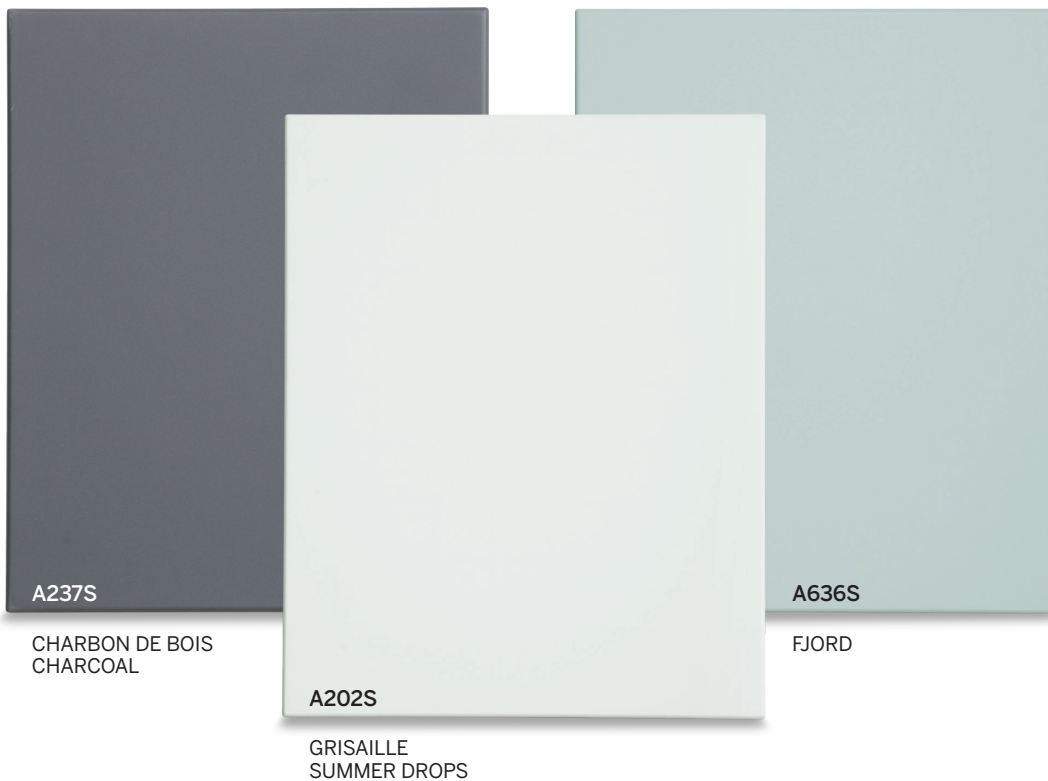

3 Nouvelles couleurs New colours

ÉTABLIT UNE NOUVELLE NORME EN MATIÈRE DE FINITION SUPER MAT
SETS NEW STANDARD FOR SUPER MATTE FINISH

- Toucher soyeux
  Silky touch
- Non marquant
  Anti-fingerprint
- Haute résistance aux rayures
  High scratch resistance
- Effet super mat
  Super matte effect