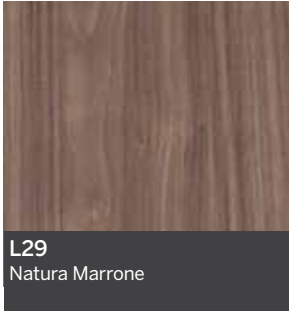

prēmoulē

AVANTI

**NUANCIER
COLOUR GUIDE**

STEVENS

Fini LEGNO Finish

Finis ARTIKA / RAIN Finish

Informez-vous auprès du service à la clientèle pour connaître le distributeur autorisé de votre région.
Contact customer service for information on your local authorized distributor.

Photography in this leaflet is for illustration purposes only. Actual color may vary slightly due to the printing process. For accurate color selection we recommend that you obtain a product sample.

Prémoulé appuie / Prémoulé supports