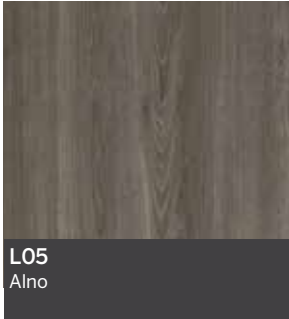

prēmoulē

AVANTI

**NUANCIER
COLOUR GUIDE**

STEVENS

Fini LEGNO Finish

Finis ARTIKA / RAIN Finish

Informez-vous auprès du service à la clientèle pour connaître le distributeur autorisé de votre région.
Contact customer service for information on your local authorized distributor.

Photography in this leaflet is for illustration purposes only. Actual color may vary slightly due to the printing process. For accurate color selection we recommend that you obtain a product sample.

Prémoulé appuie / Prémoulé supports