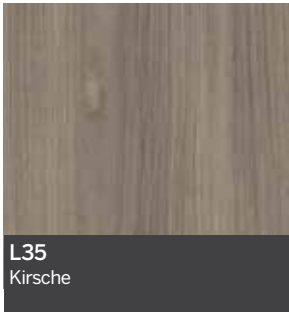

prēmoulē

AVANTI

**NUANCIER
COLOUR GUIDE**

STEVENS

Fini LEGNO Finish

Finis ARTIKA / RAIN Finish

Informez-vous auprès du service à la clientèle pour connaître le distributeur autorisé de votre région.
Contact customer service for information on your local authorized distributor.

Photography in this leaflet is for illustration purposes only. Actual color may vary slightly due to the printing process. For accurate color selection we recommend that you obtain a product sample.

Prémoulé appuie / Prémoulé supports