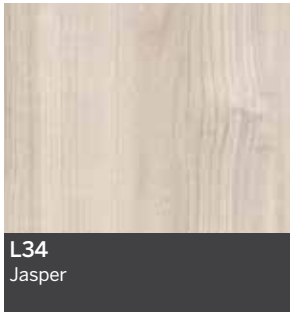

prēmoulē

AVANTI

**NUANCIER
COLOUR GUIDE**

STEVENS

Fini LEGNO Finish

Finis ARTIKA / RAIN Finish

Informez-vous auprès du service à la clientèle pour connaître le distributeur autorisé de votre région.
Contact customer service for information on your local authorized distributor.

Photography in this leaflet is for illustration purposes only. Actual color may vary slightly due to the printing process. For accurate color selection we recommend that you obtain a product sample.

Prémoulé appuie / Prémoulé supports